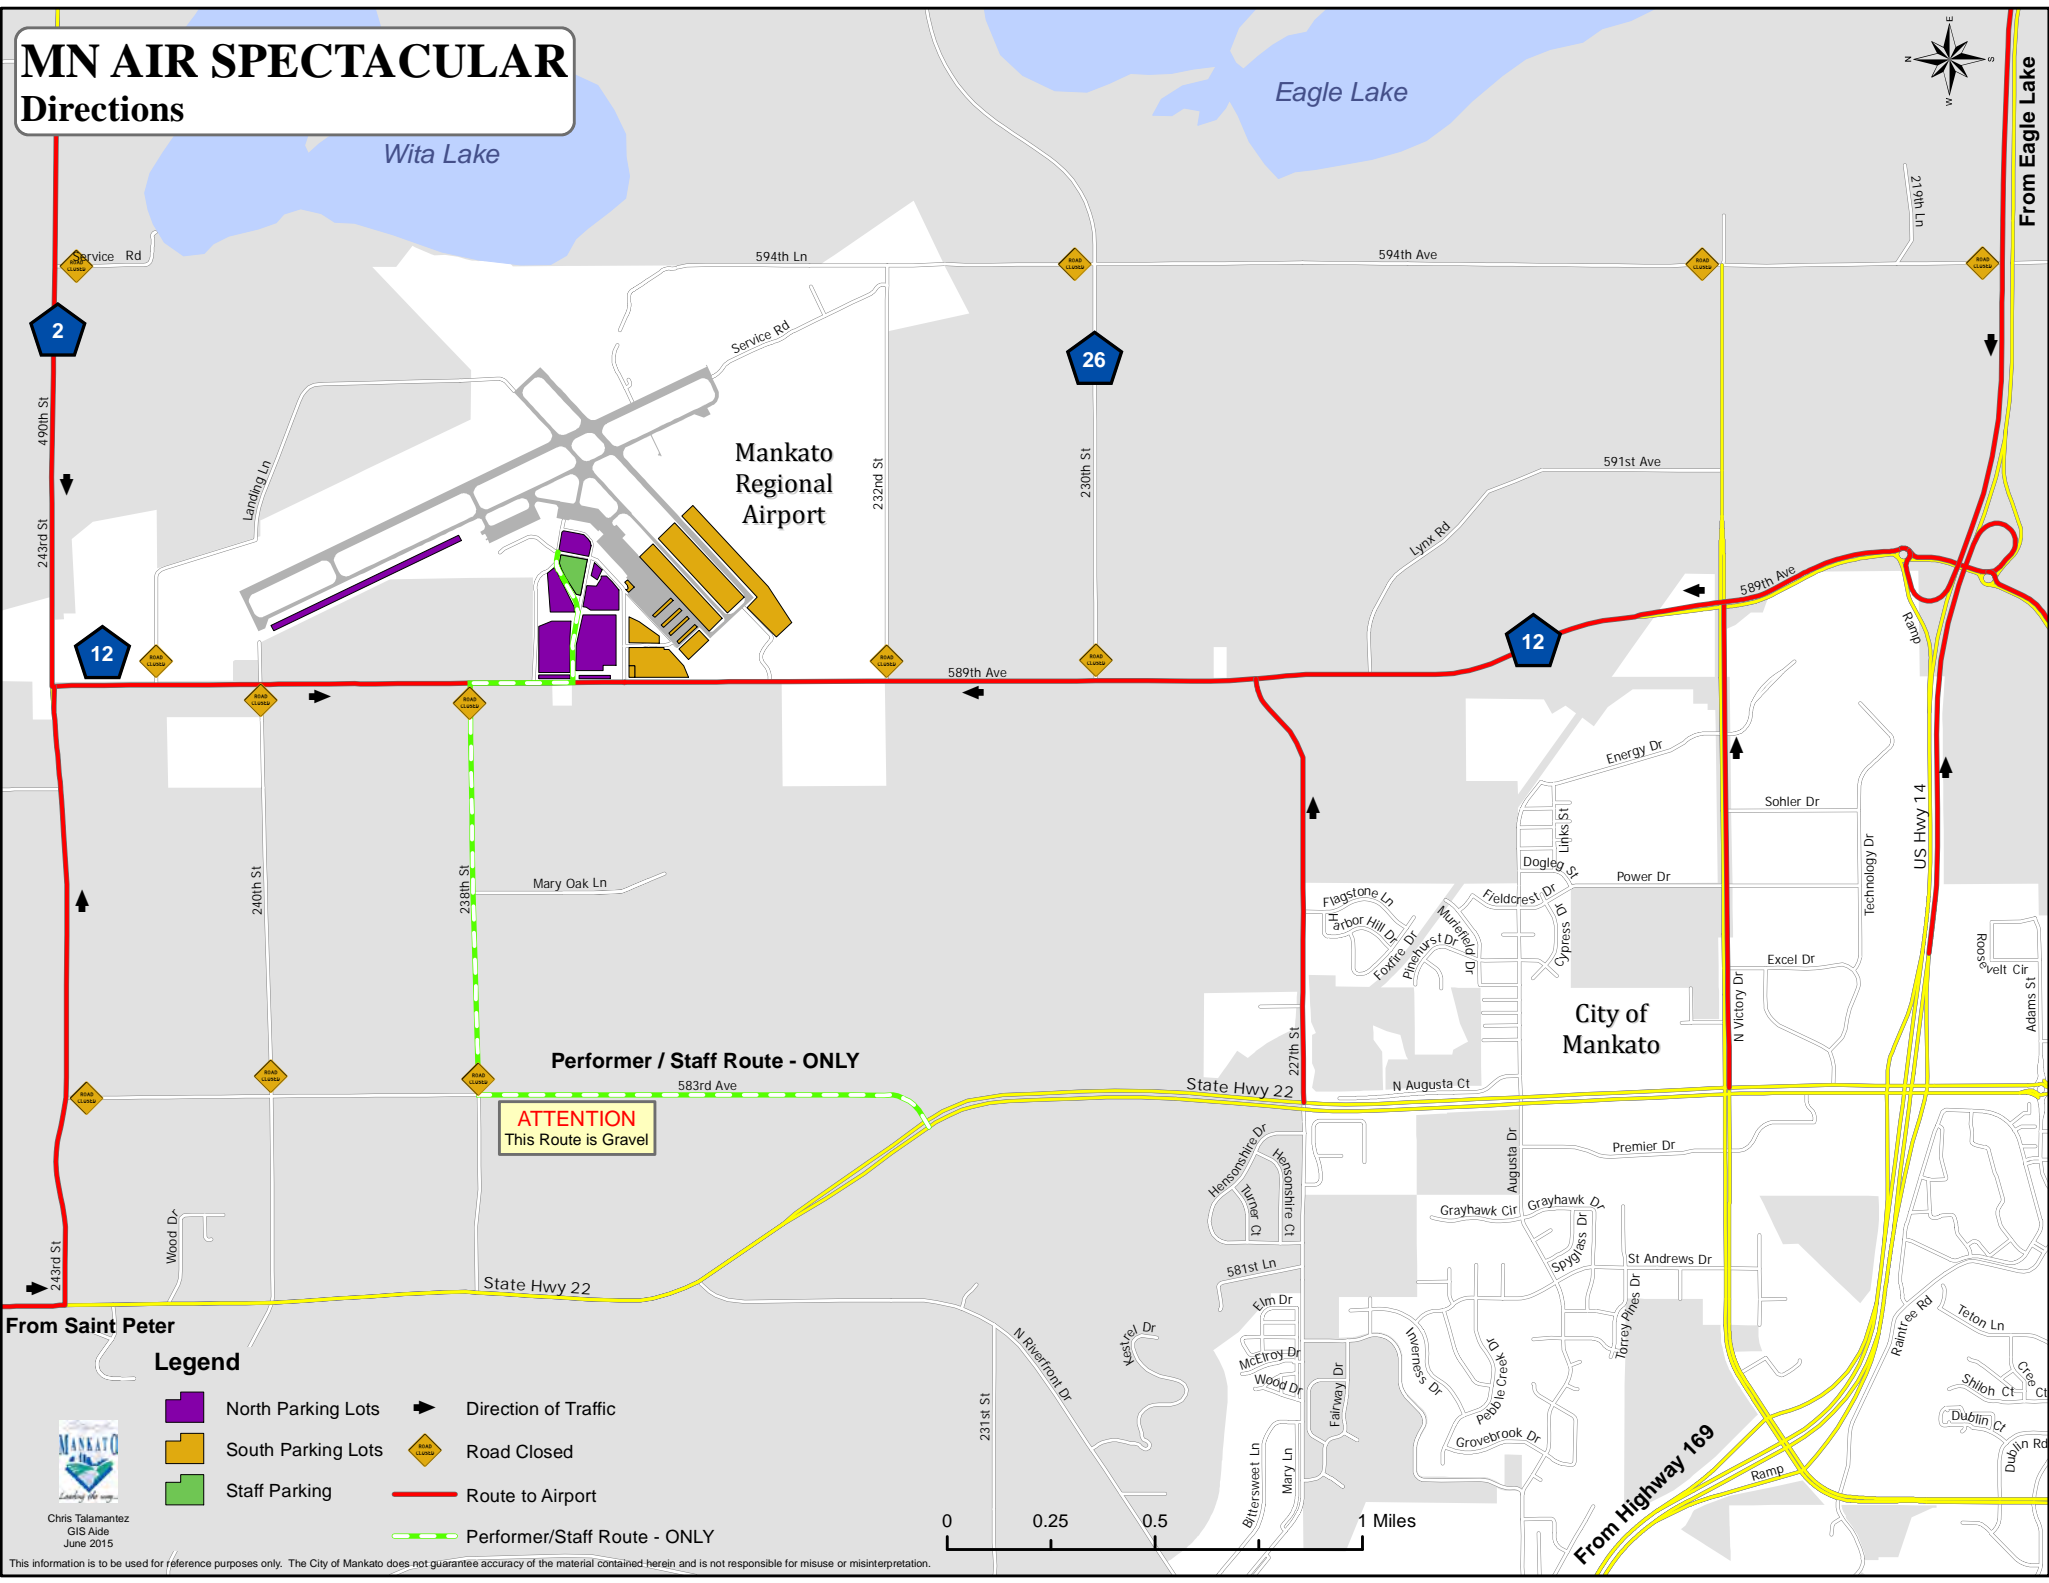

MN AIR SPECTACULAR

Directions

From Saint Peter

Legend

- North Parking Lots
- South Parking Lots
- Staff Parking
- Direction of Traffic
- Road Closed
- Route to Airport
- Performer/Staff Route - ONLY

Chris Talamantez
GIS Aide
June 2015